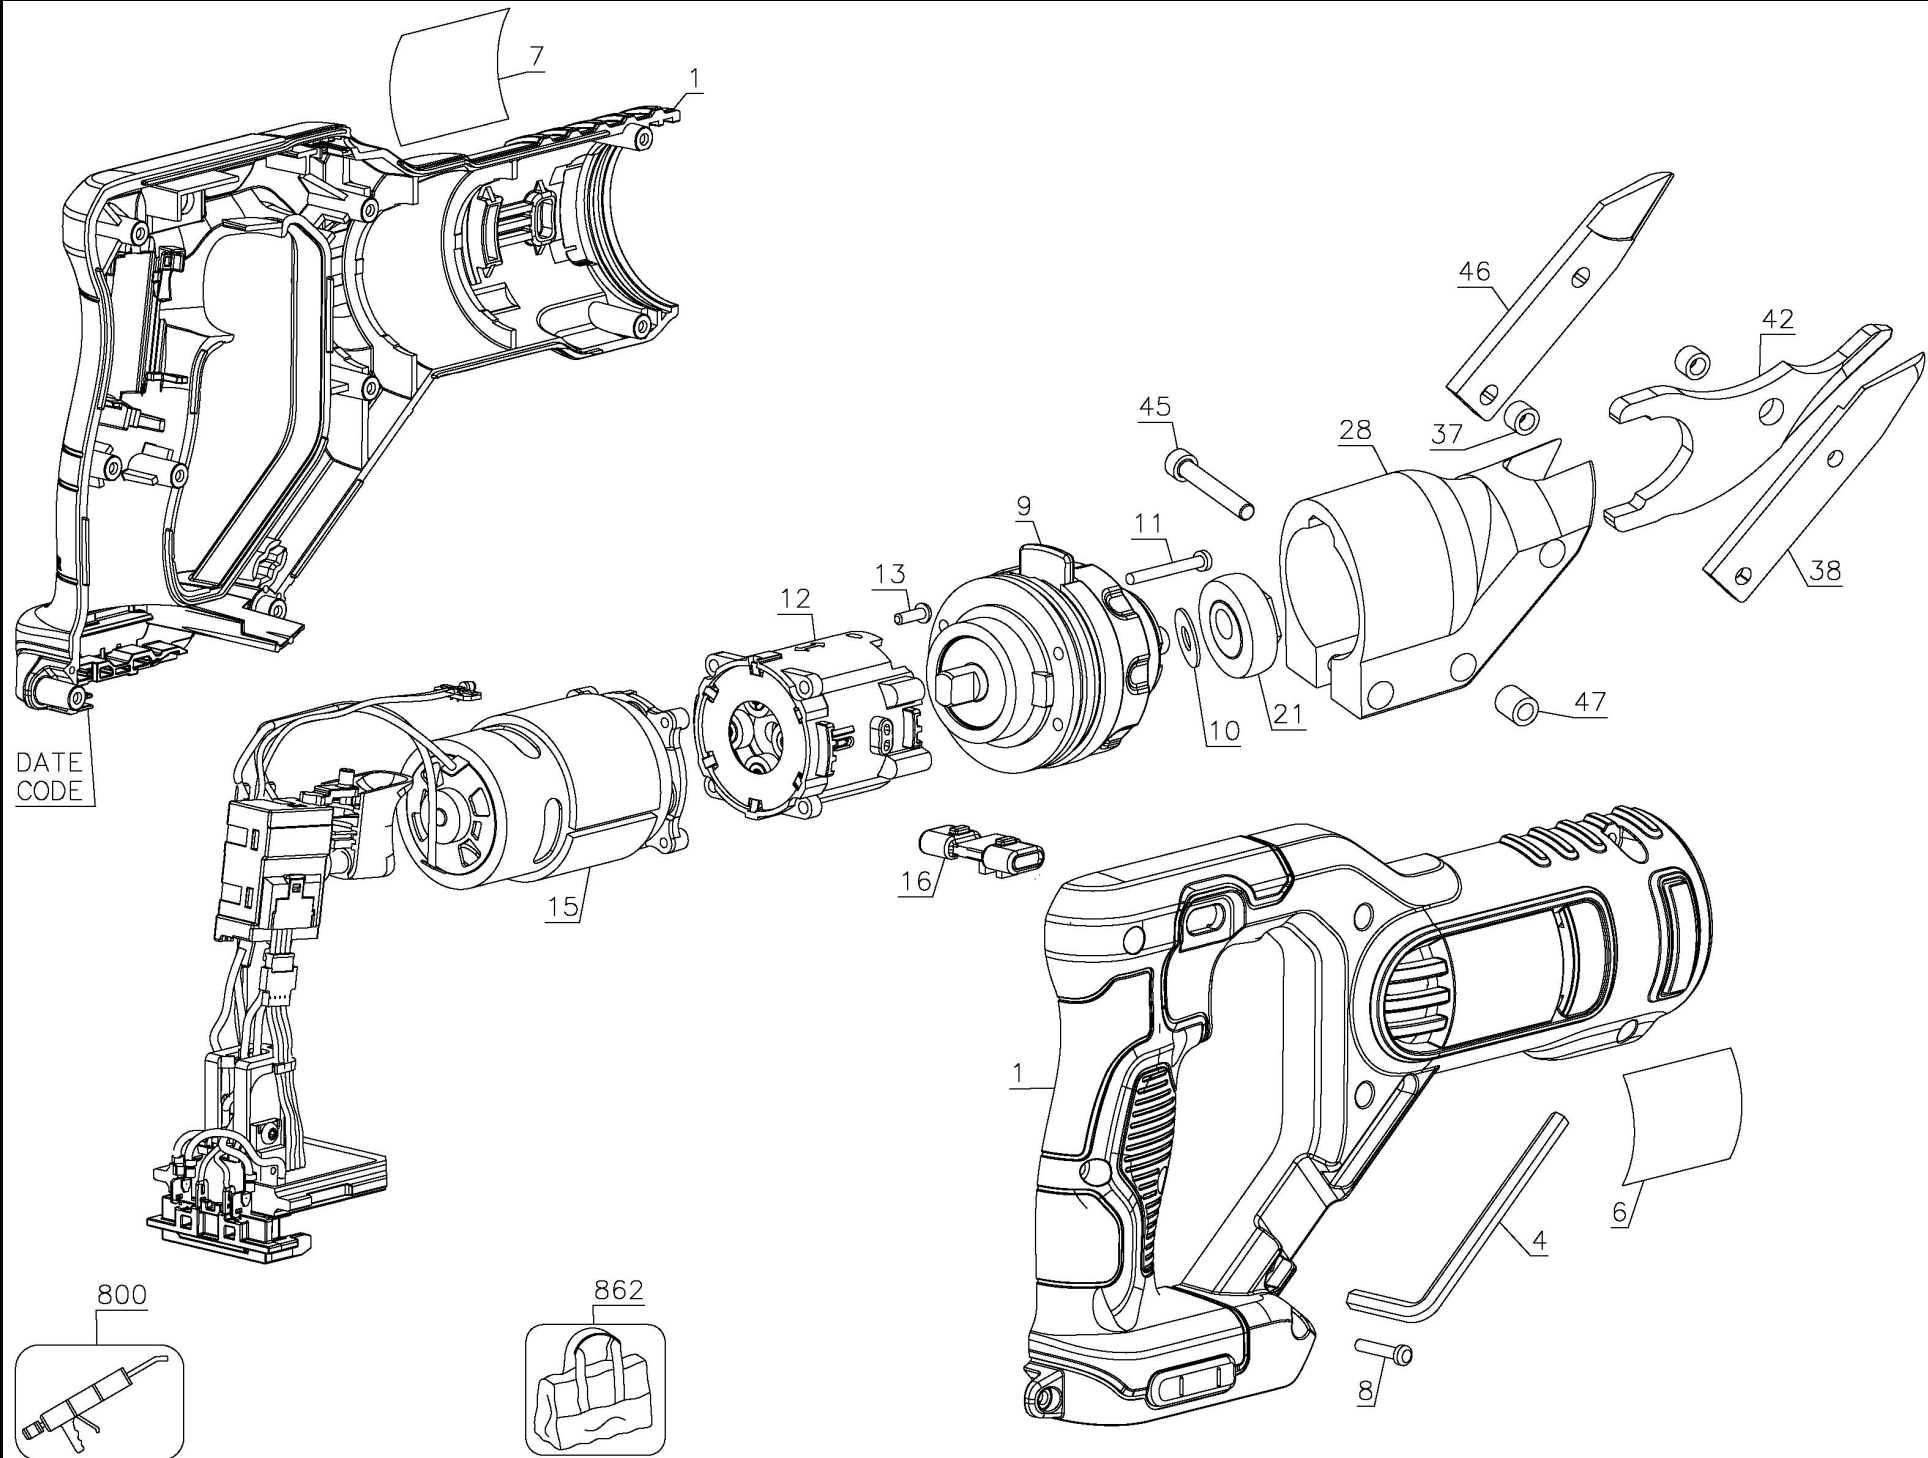

# DCS491N 18V XR SWIVEL HEAD SHEAR 1

## Parts List DCS491N 18V XR SWIVEL HEAD SHEAR 1

Item	Part Number	Qty	Part Description	General Description	Other Info	Repair Inst	Markets
1	N441906	1	CLAMSHELL SET			Yes	XJ
4	099056-06	1	HEX KEY 4 MM			No	XJ
6	N465386	1	RATING PLATE			No	XJ
7	N472466	1	BRAND LABEL			No	XJ
8	330019-00	9	SCREW	M3x16 T10 PLASTITE		Yes	XJ
9	N479905	1	BEARING HOUSING			No	XJ
10	091975-00	1	WASHER			No	XJ
11	330019-39	4	SCREW			Yes	XJ
12	N479906	1	TRANSMISSION SA			No	XJ
13	098091-10	4	SCREW			Yes	XJ
15	N488427	1	MOTOR & SWITCH SA			No	XJ
16	N427394	1	BUTTON LOCK-OFF			No	XJ
21	448393-01	1	ECCENTRIC			No	XJ
28	91971-00	1	BLADE CARRIER			No	XJ
37	91968-00	2	SPACER			No	XJ
38	91967-00	1	KNIFE			No	XJ
42	91970-00	1	BLADE			Yes	XJ
45	679889-00	3	SCREW			No	XJ
46	91969-00	1	KNIFE			No	XJ
47	5140037-07	3	INSERT			No	XJ
800	583534-00	1	GREASE	50 GRAMS - NYE RHEOL		No	XJ
862	629053-00	1	BAG		Not Supplied	No	XJ